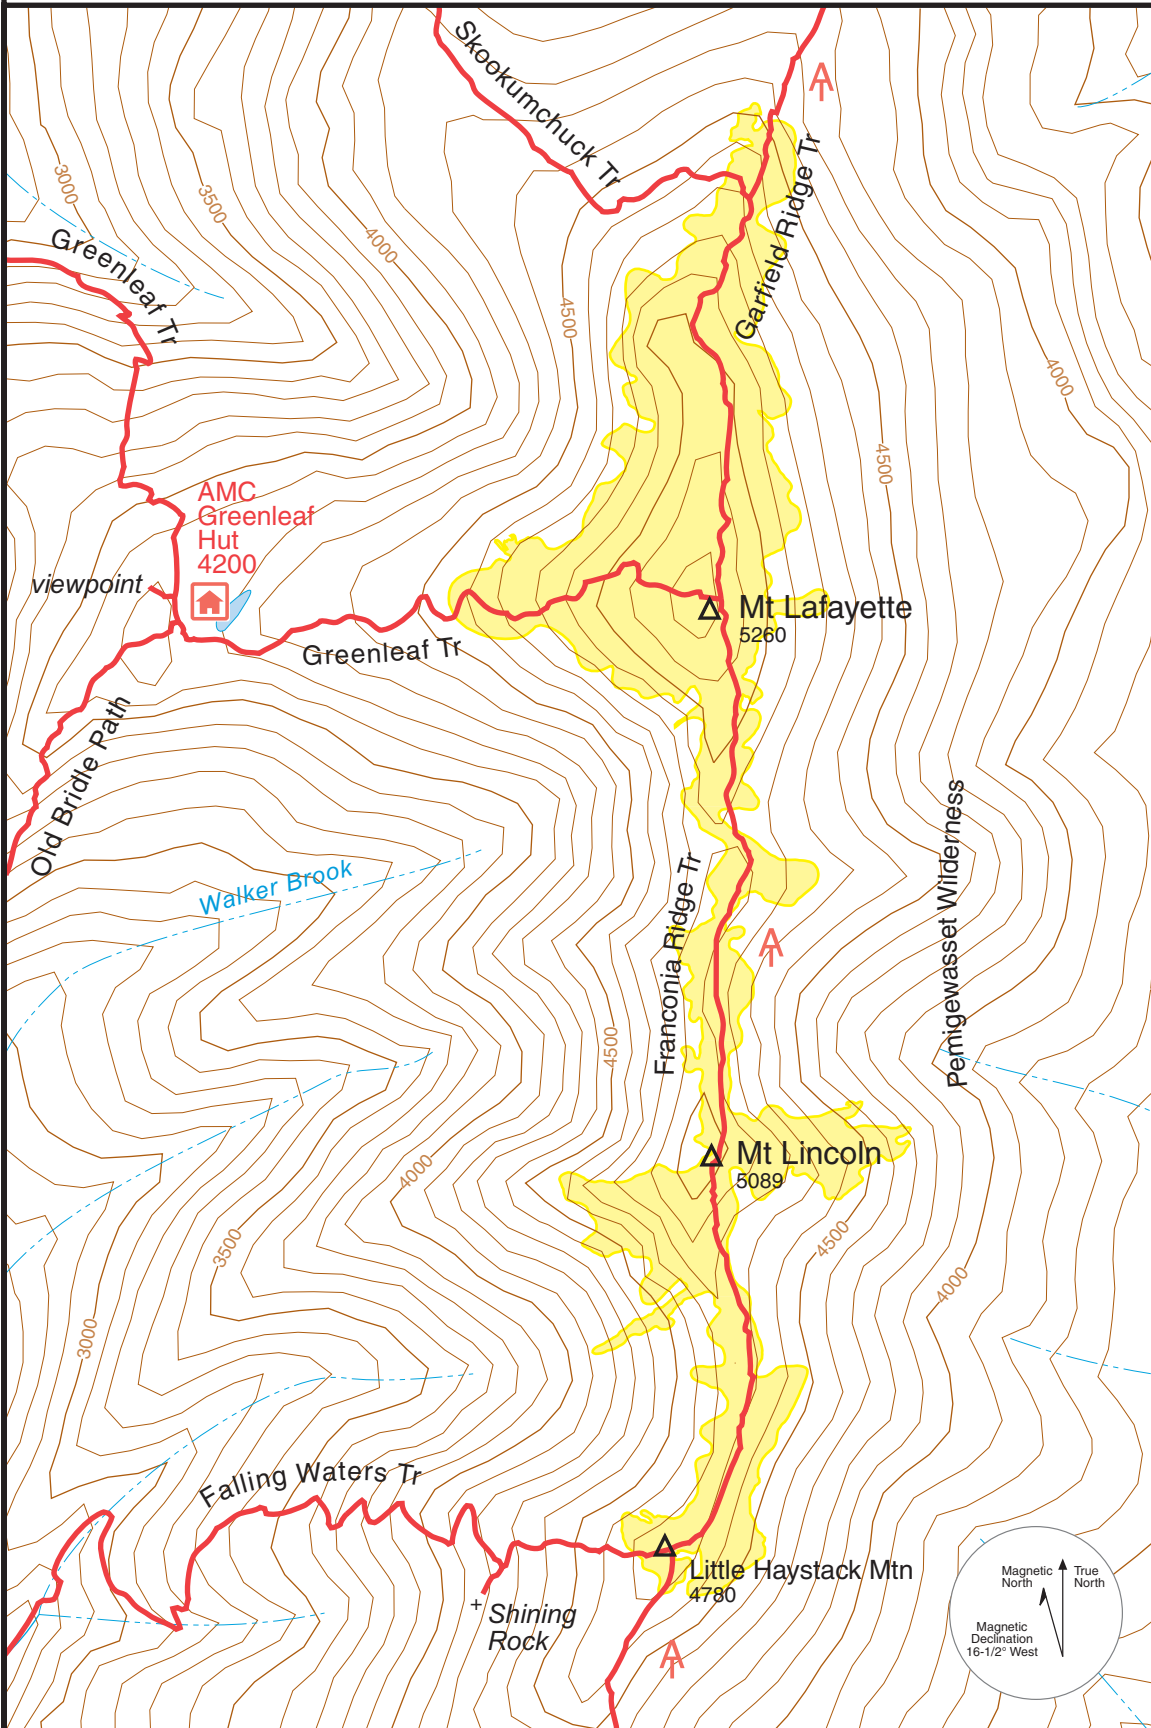

Franconia Ridge

**Mountain Watch
Alpine Phenology**

0 1000 2000 3000 feet