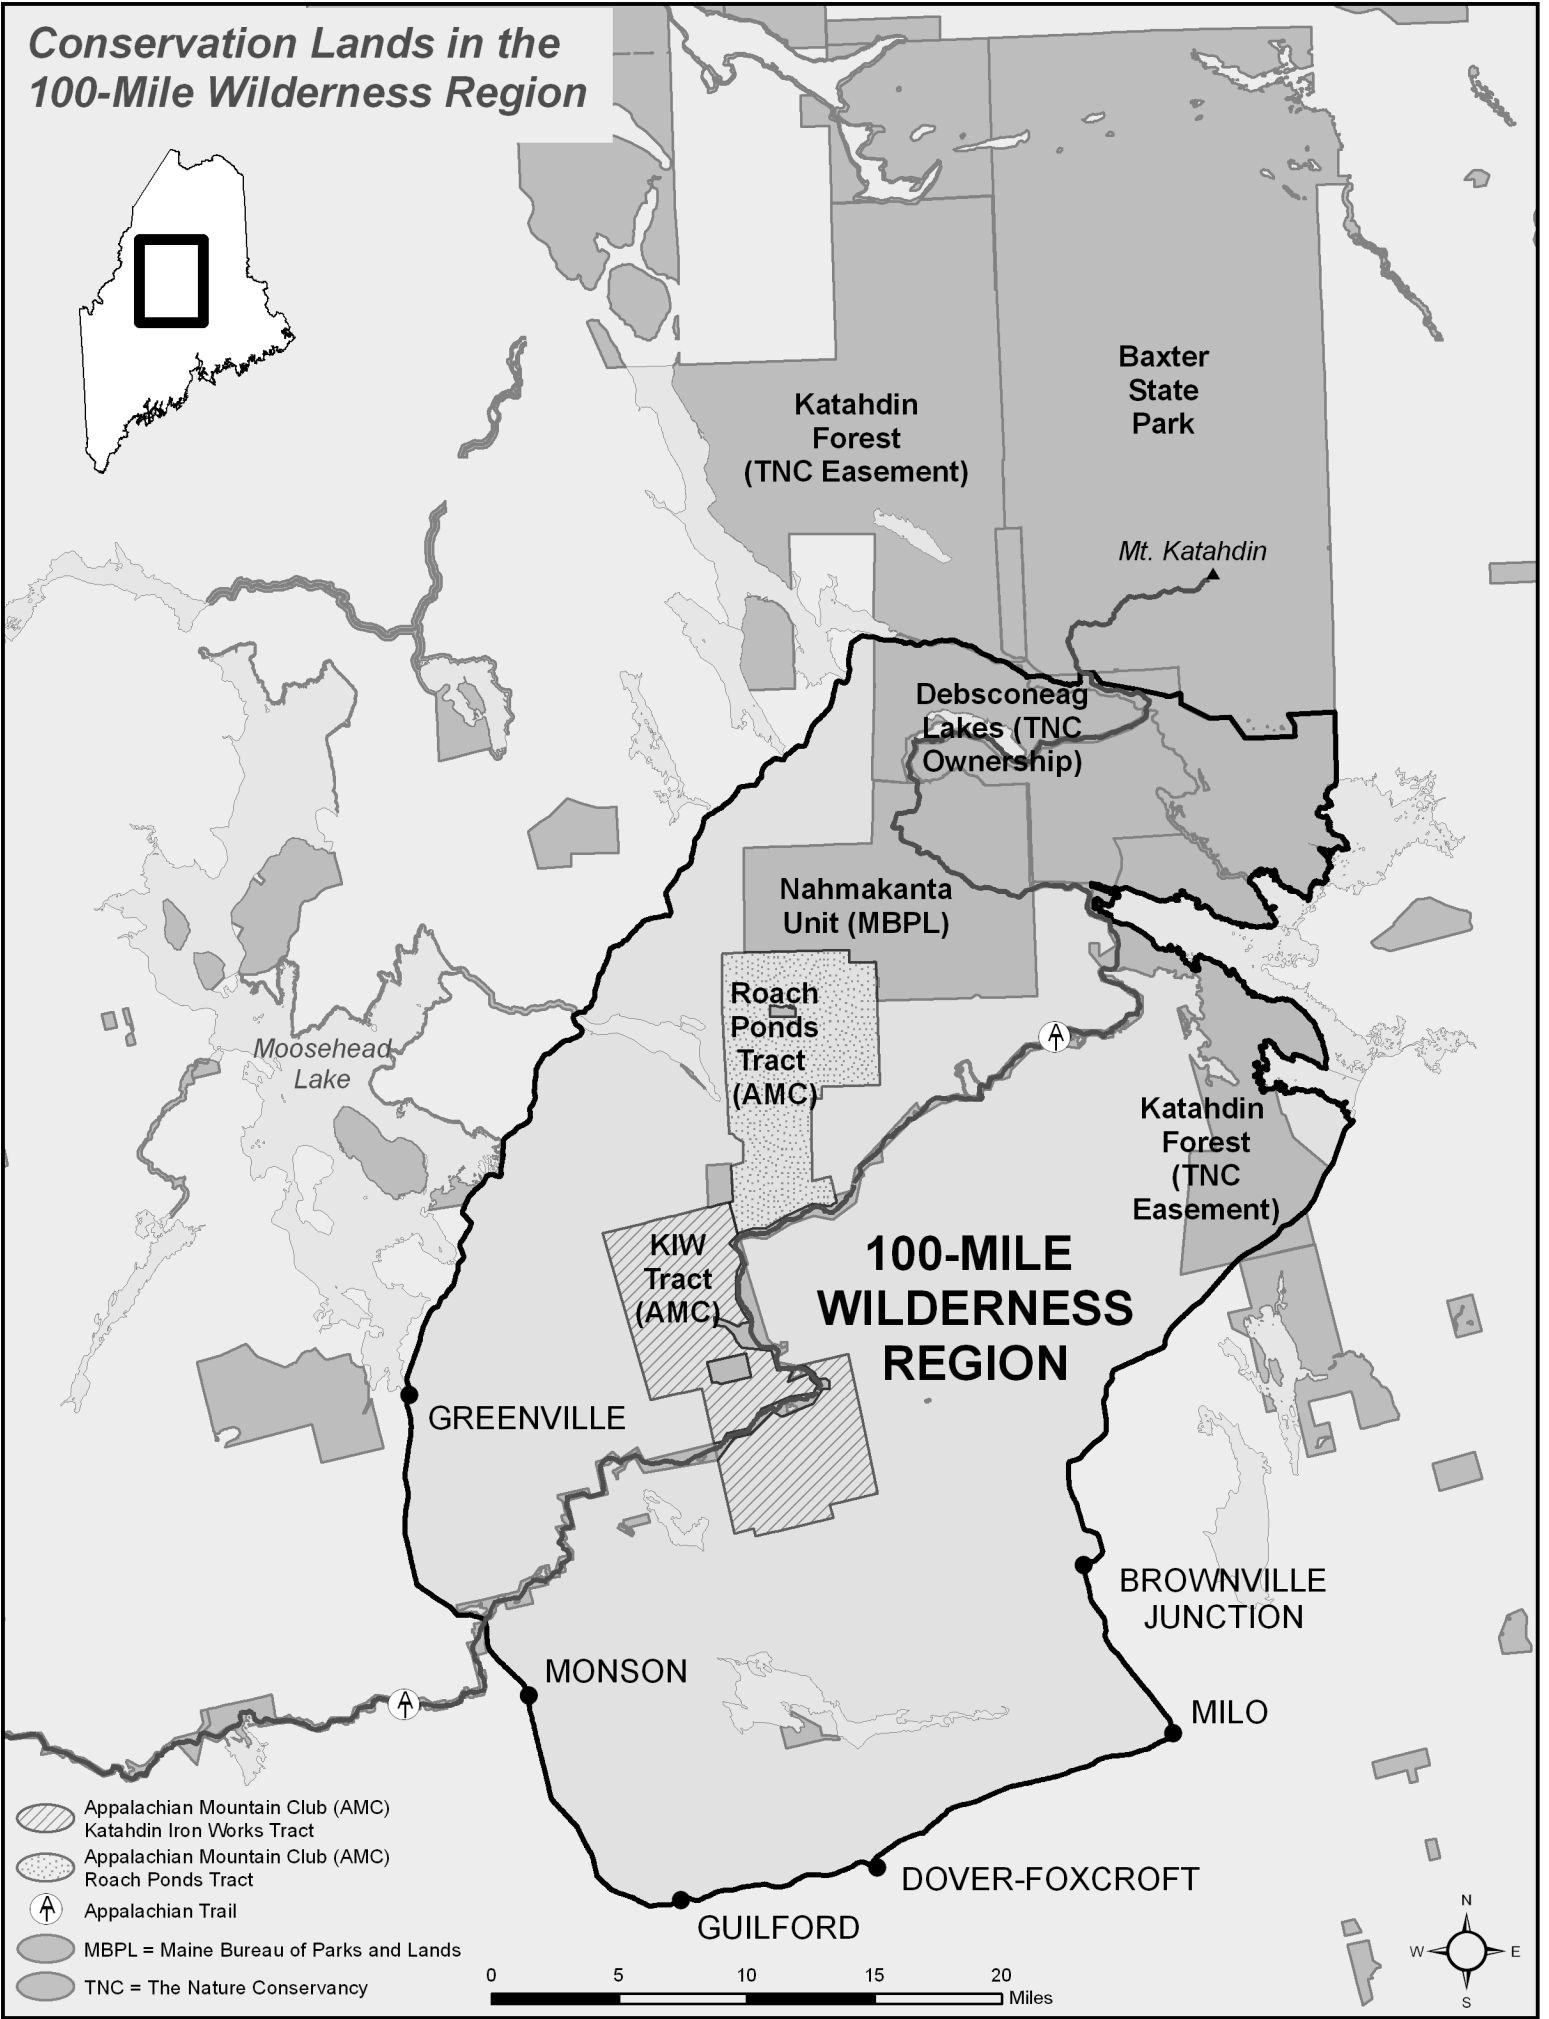

Conservation Lands in the 100-Mile Wilderness Region

-  Appalachian Mountain Club (AMC)
Katahdin Iron Works Tract
-  Appalachian Mountain Club (AMC)
Roach Ponds Tract
-  Appalachian Trail
-  MBPL = Maine Bureau of Parks and Lands
-  TNC = The Nature Conservancy