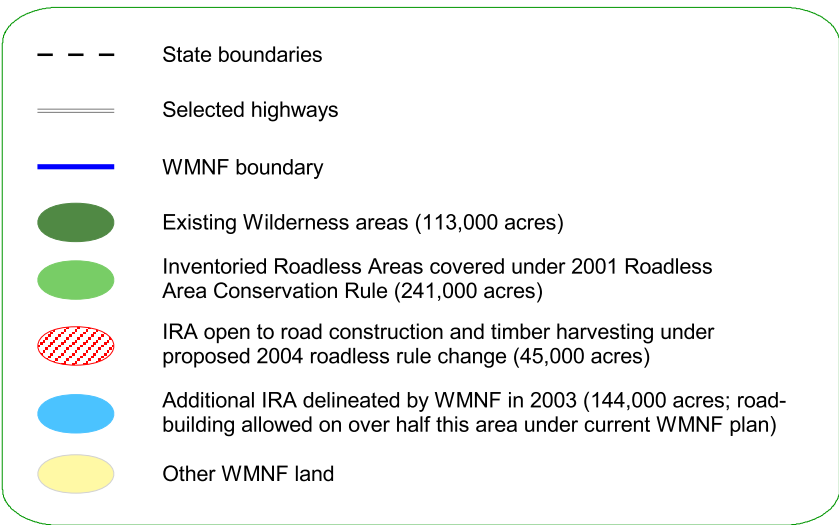

## Inventoried Roadless Areas (IRAs) on the White Mountain National Forest

Map prepared by AMC Research Department  
Data courtesy of USDA Forest Service.