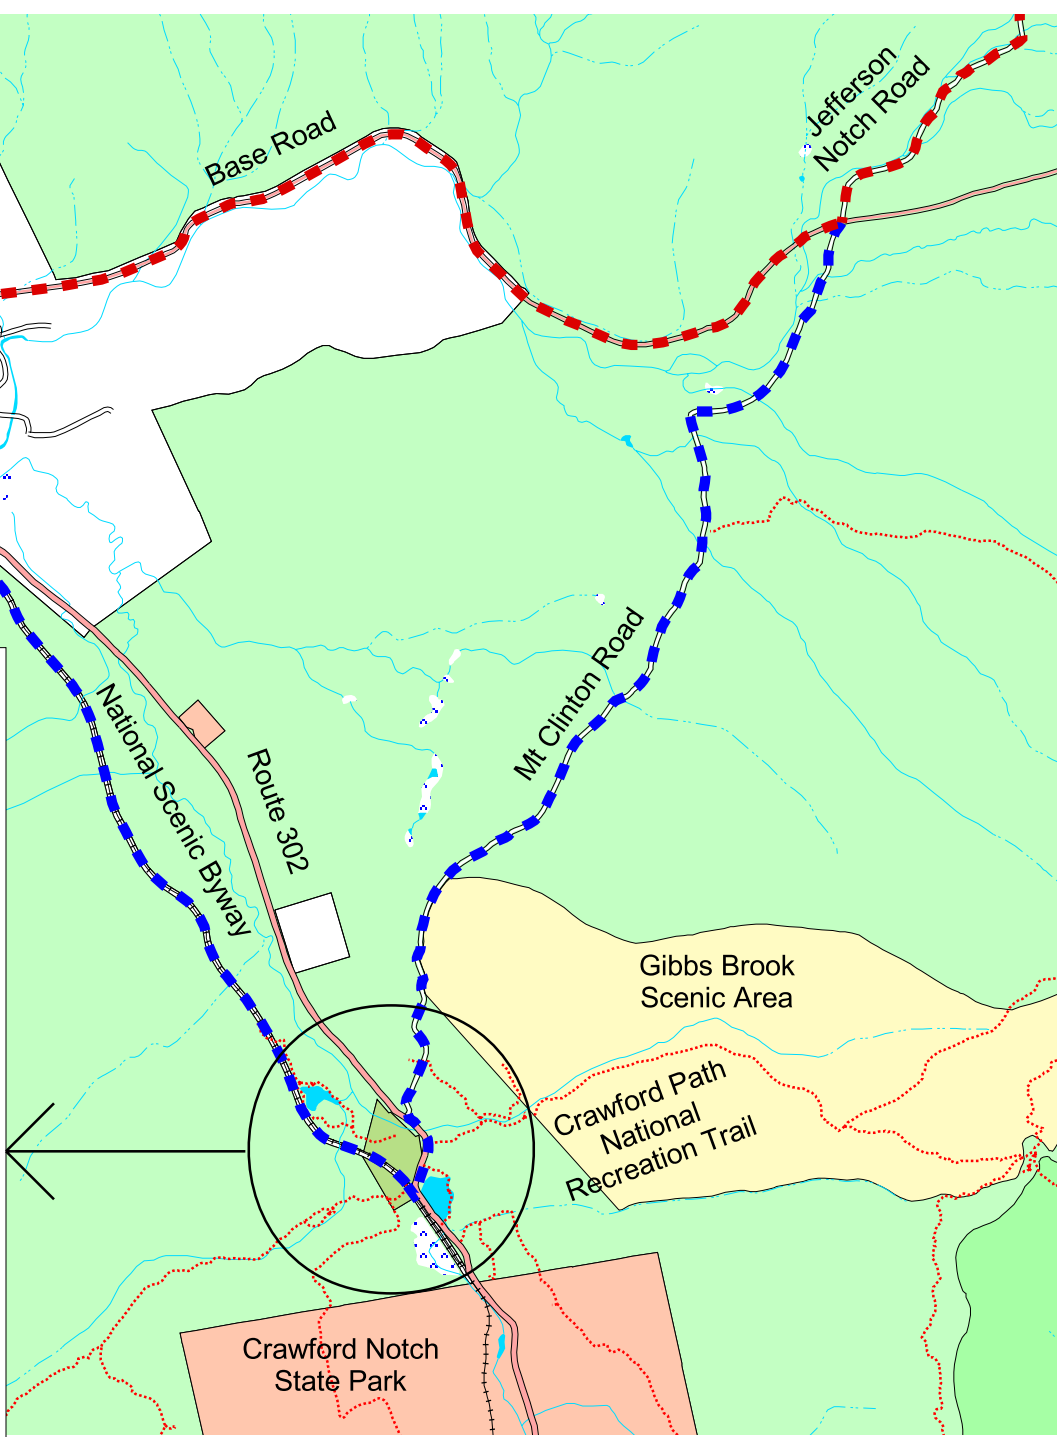

Proposed Snowmobile Route Crawford Notch Area

0 1 Miles

-  Existing snowmobile route
-  Proposed snowmobile route
-  WMNF Land
-  WMNF Scenic Area
-  State Land
-  AMC Land

Snowmobile route information provided by NH DRED