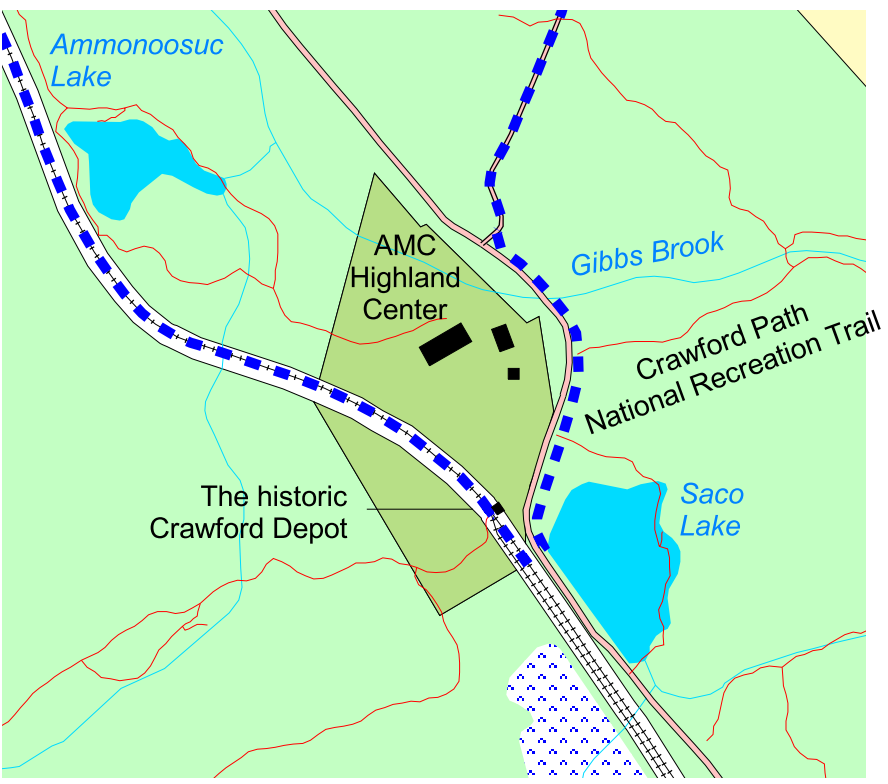

Proposed Snowmobile Route Crawford Notch Area

0 1 Miles

-  Existing snowmobile route
-  Proposed snowmobile route
-  WMNF Land
-  WMNF Scenic Area
-  State Land
-  AMC Land

Snowmobile route information provided by NH DRED