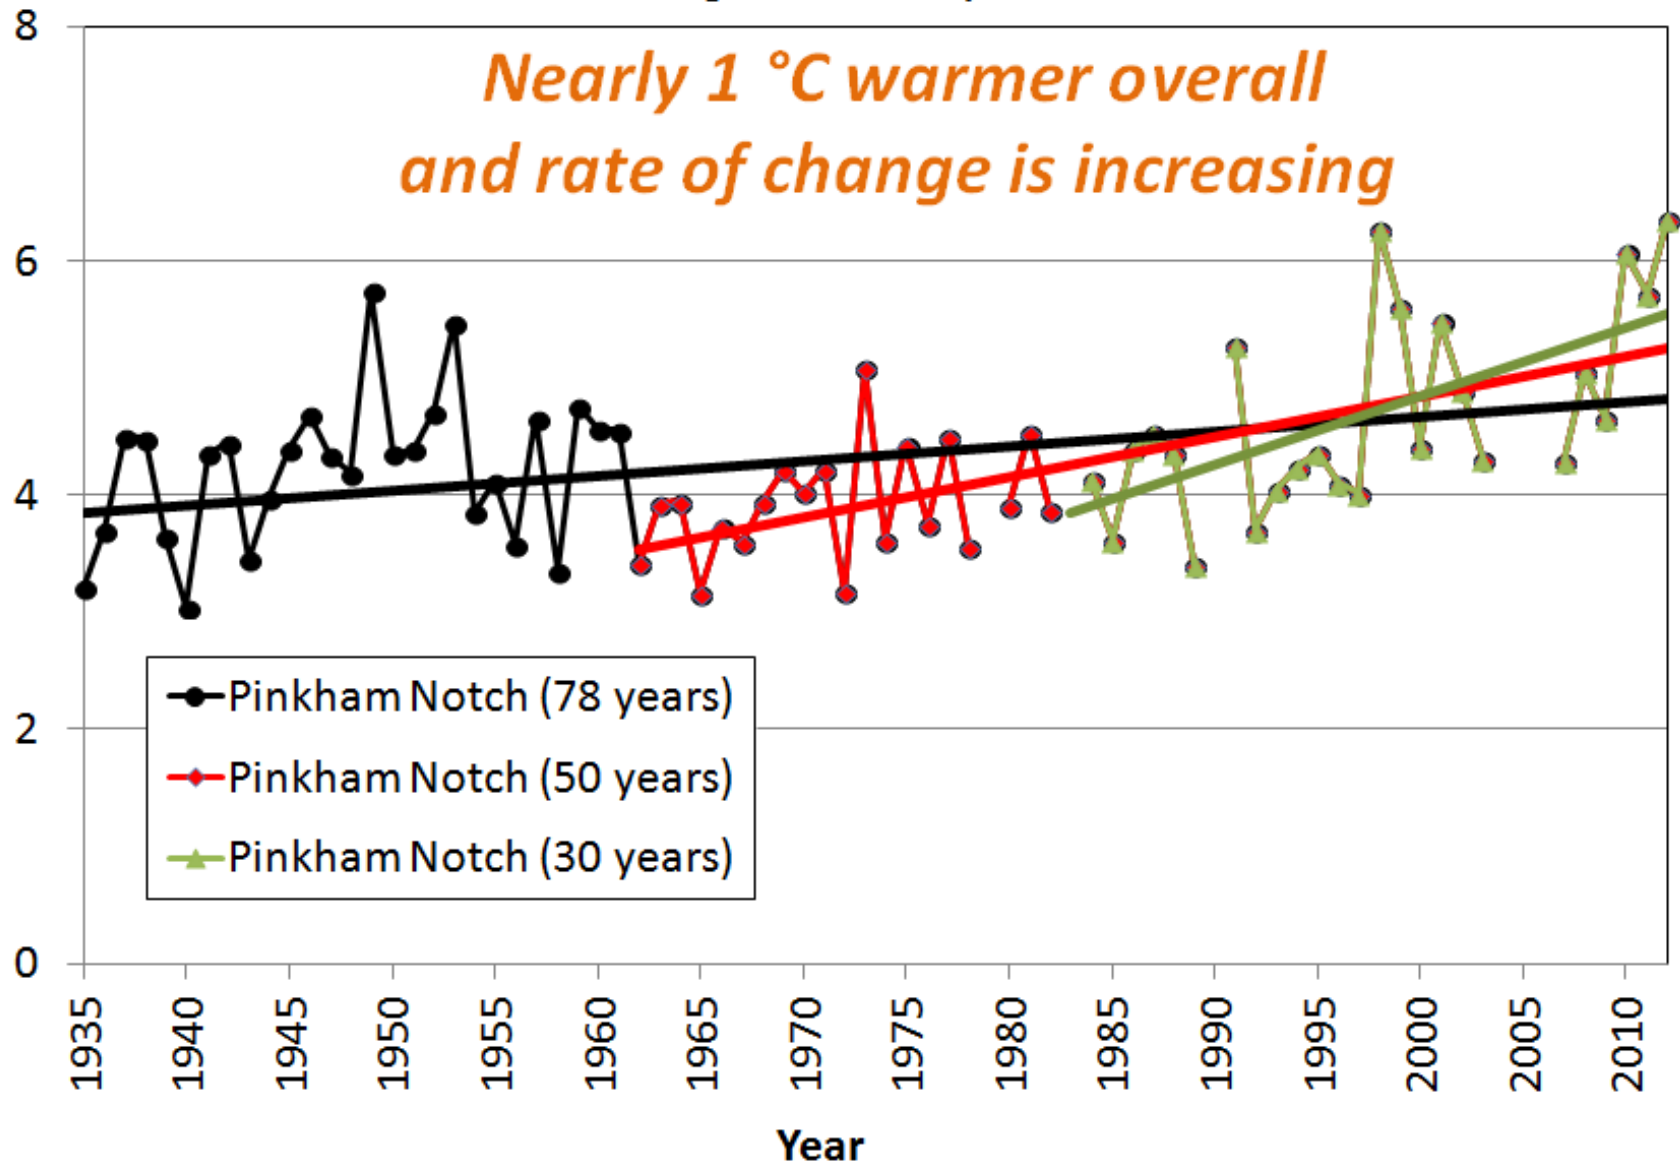

Pinkham Notch, NH

Average Annual Temperatures

*Nearly 1 °C warmer overall
and rate of change is increasing*

Annual Average Temperature °C

Pinkham Notch, NH

Total Snowfall

67 inches less snowfall on average

Total Snowfall (inches)