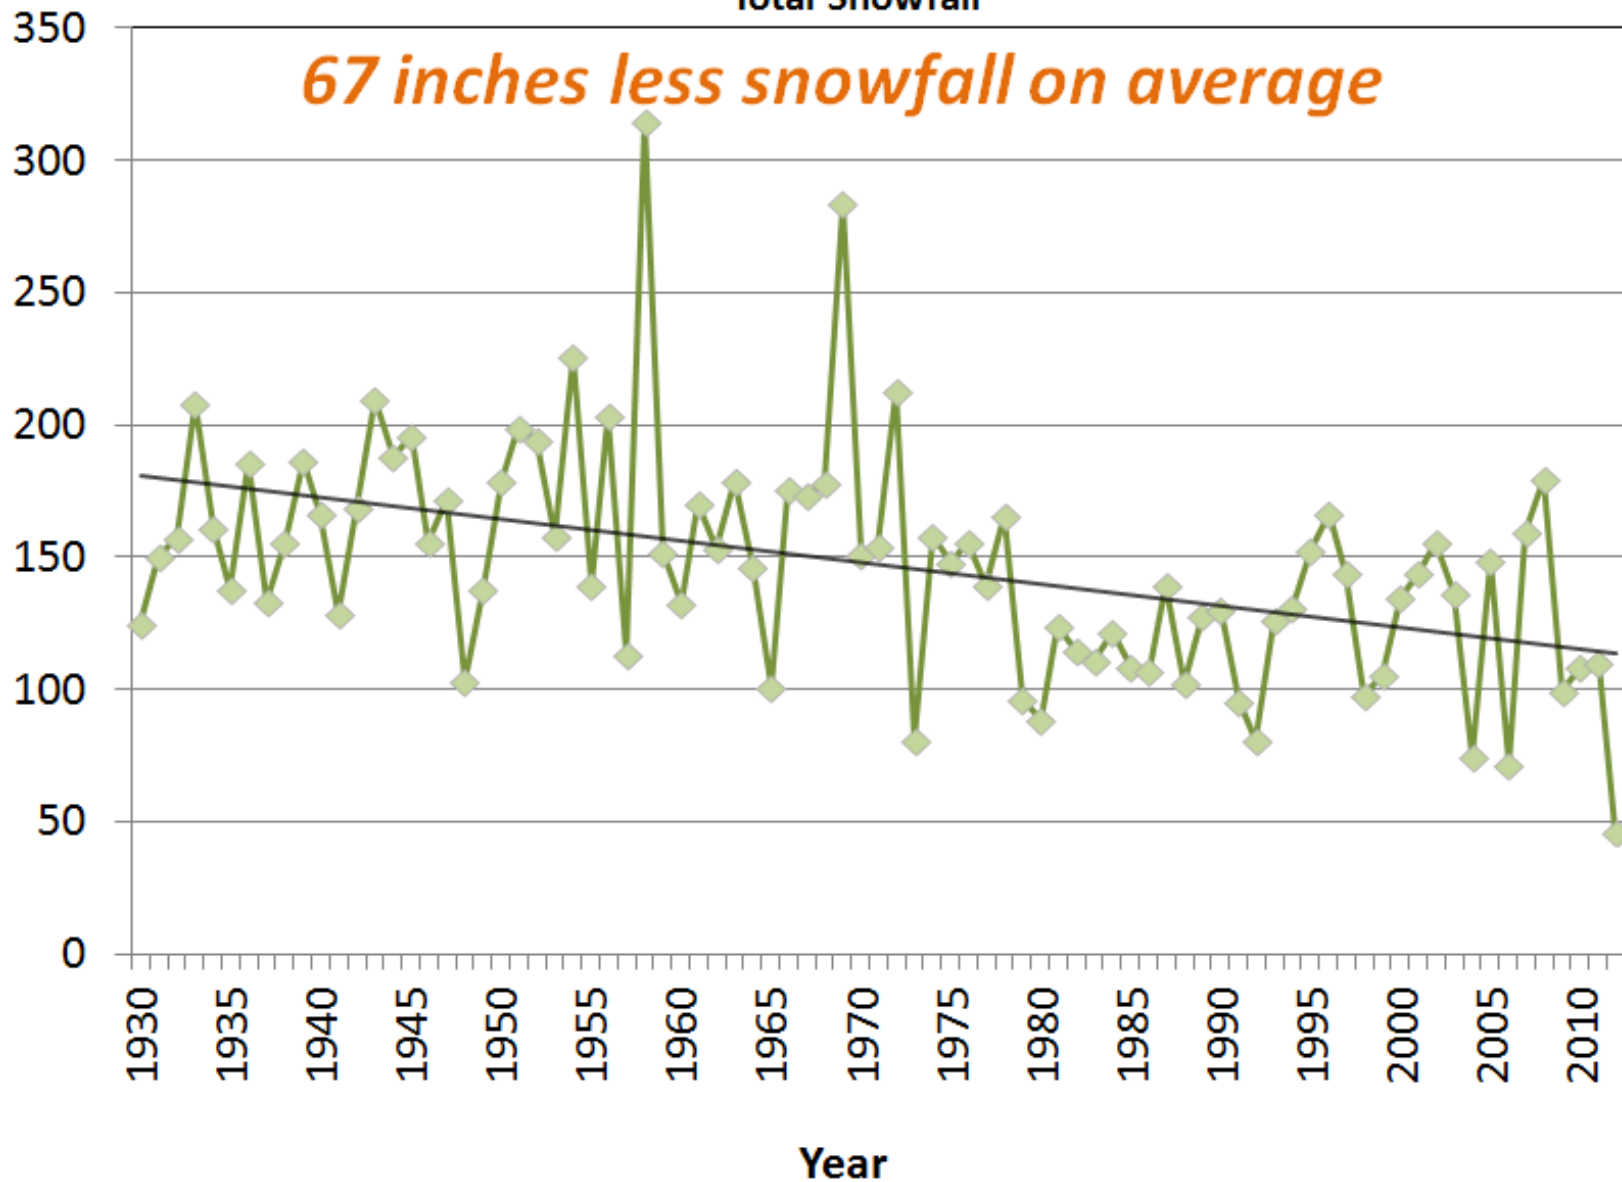

Pinkham Notch, NH

Average Annual Temperatures

*Nearly 1 °C warmer overall
and rate of change is increasing*

Annual Average Temperature °C

Pinkham Notch, NH

Total Snowfall

67 inches less snowfall on average

Total Snowfall (inches)

6-Mar

15-Feb

1930

1940

1950

1960

1970

1980

1990

2000

2010