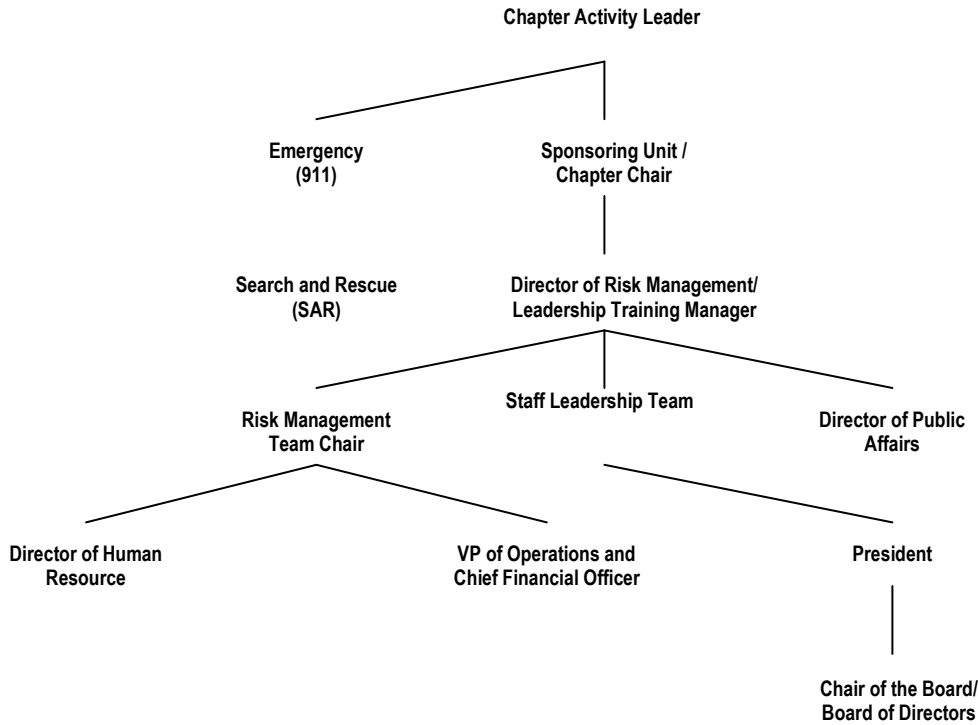

AMC CHAPTER CRISIS COMMUNICATIONS CHART

Chapter Chairs and Sponsoring Unit Chairs are responsible for providing the correct current phone numbers for the following list.

Please note: Numbers listed under “Home” and “Other” are confidential and strictly for emergency use only.

Specific Chapter Contacts (additional spaces for new or other important contacts)

Title	Name	Emergency Phone	Office Phone	Other
Sponsoring Unit Chair				
Chapter Chair				
Local Emergency Contact	911			
Director of Risk Management	Aaron Gorban	(800) 217-7975	(603) 466-8054	(603) 662-5651
Leadership Training Manager	Colby Meehan	(800) 217-7975	(603) 278-3821	(248) 792-1157
On-Call AMC Staff		(800) 217-7975		